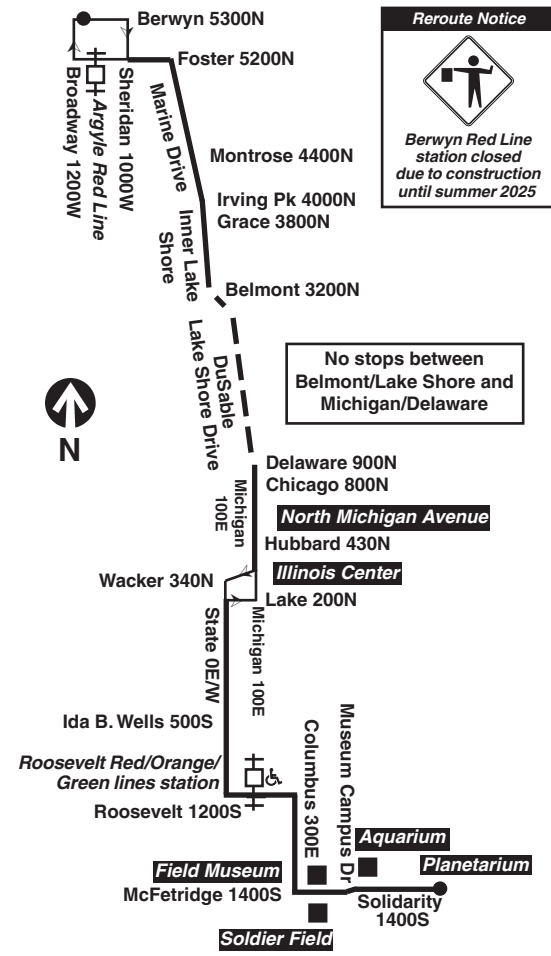

Federal law requires priority seating be designated for seniors and people with disabilities. **Please stand up** and yield these seats when needed for qualifying riders or when asked.

Schedules and other info in this timetable are subject to change. CTA does not assume responsibility for errors in timetables nor for inconvenience or damage resulting from delays.

Pay close attention to destination signs and announcements when boarding; added service may sometimes be provided over portions of this or any bus route and some trips can end before the furthest terminal on a line depending on service needs or time of day.

Bicycle racks are installed on the front of all CTA buses and are allowed on CTA trains during certain hours. See our Bike & Ride brochure or webpage for help on how to use racks and more.

Know before you go: Get alerts from us by text or e-mail about planned service changes every week or instant alerts for unplanned reroutes and disruptions. Sign up for CTA Updates today at transitchicago.com/updates.

For more travel information, use the Ventra app or call the RTA Travel Information Center at 312-836-7000. *Para obtener mayor información, en Español, llame al Centro de Información a 312-836-7000.*

Chicago Transit Authority

146 Inner Lake Shore/ Michigan Express

Effective Dec. 22, 2024

All CTA buses are accessible

transitchicago.com/bus/146

Monday thru Friday

#146 Inner Lake Shore/Michigan Express

Southbound

LV Berwyn/Broadway	Montrose/Marine	Irving Pk/Lake Shore	Belmont/Sheridan	Delaware/Michigan	Roosevelt/State	AR Adler Planetarium
5:00a	5:10a	5:12a	5:21a	5:26a	5:46a	-----
5:15	5:25	5:27	5:36	5:41	6:01	-----
5:30	5:40	5:42	5:51	5:56	6:16	6:23a
5:44	5:54	5:56	6:05	6:10	6:30	-----
5:57	6:07	6:09	6:18	6:23	6:43	6:50
6:10F	6:17	6:19	6:28	6:33	6:53	-----
6:16	6:26	6:28	6:38	6:44	7:05	7:12
6:27F	6:34	6:37	6:47	6:53	7:15	-----
6:31	6:42	6:45	6:56	7:02	7:25	7:33
6:42F	6:49	6:53	7:04	7:11	7:29H	-----
6:45	6:56	6:59	7:11	7:18	7:42	7:50
6:55F	7:02	7:05	7:17	7:25	7:44H	-----
6:56	7:08	7:11	7:24	7:31	7:55	8:03
7:05F	7:12	7:15	7:28	7:36	7:55H	-----
7:06	7:17	7:20	7:33	7:41	8:05	8:13
7:15F	7:23	7:26	7:39	7:47	8:06H	-----
7:16	7:28	7:31	7:44	7:52	8:16	8:24
7:25F	7:33	7:36	7:49	7:57	8:16H	-----
7:26	7:37	7:40	7:53	8:02	8:27	8:35
7:34F	7:42	7:45	7:59	8:08	8:28H	-----
7:35	7:46	7:50	8:03	8:12	8:37	8:45
7:43F	7:52	7:55	8:09	8:18	8:39H	-----
7:44	7:56	8:00	8:13	8:23	8:49	8:56
-----	-----	8:04	8:17	8:27	8:48H	-----
7:52	8:04	8:08	8:22	8:32	8:58	9:06
-----	-----	8:12	8:26	8:36	8:58H	-----
8:00	8:12	8:16	8:30	8:40	9:07	9:15
-----	-----	8:21	8:35	8:45	9:07H	-----
8:09	8:22	8:26	8:40	8:50	9:17	9:25
-----	-----	8:31	8:45	8:55	9:17H	-----
8:22	8:35	8:39	8:52	9:02	9:29	9:37
-----	-----	8:46	8:58	9:07	9:29H	-----
8:37	8:50	8:53	9:05	9:14	9:39	9:48
-----	-----	9:00	9:11	9:19	9:40H	-----
8:52	9:05	9:08	9:19	9:27	9:52	10:01
-----	-----	9:15	9:26	9:33	9:54H	-----
9:07	9:19	9:22	9:33	9:40	10:06	10:15
-----	-----	9:30	9:40	9:47	10:08H	-----
9:22	9:34	9:37	9:47	9:54	10:20	10:29
-----	-----	9:42	9:55	10:01	10:27	10:35
9:37	9:49	9:52	10:02	10:09	10:34	10:43
-----	-----	9:56	10:09	10:16	10:41	10:49
9:52	10:04	10:07	10:17	10:23	10:48	10:56
-----	-----	10:11	10:24	10:30	10:51H	-----
10:07	10:19	10:22	10:32	10:38	11:03	11:11
-----	-----	10:26	10:39	10:45	11:06H	-----
10:23	10:34	10:38	10:47	10:53	11:18	11:26
-----	-----	10:43	10:56	11:02	11:27	11:35
10:40	10:52	10:55	11:05	11:11	11:37	11:45

then every 24 minutes from Berwyn/Broadway and every 12 minutes from Montrose/Marine until

3:04p	3:16p	3:20p	3:29p	3:36p	4:03p	4:12p
-----	-----	3:27	3:40	3:47	4:14	4:22
3:25	3:37	3:41	3:50	3:57	4:24	4:33
3:36	3:48	3:52	4:01	4:08	4:35	4:44
3:48	4:00	4:04	4:13	4:20	4:47	4:56
4:00	4:12	4:16	4:25	4:33	5:00	5:09
4:12	4:24	4:27	4:37	4:45	5:14	5:22
4:28F	4:36	4:39	4:49	4:58	5:28	5:36
4:36	4:48	4:51	5:01	5:10	5:48	5:58
4:52F	5:00	5:03	5:13	5:22	5:52	6:00
5:00	5:12	5:15	5:25	5:33	6:03	6:11

then every 15 minutes from Berwyn/Broadway until

9:30	9:40	9:42	9:48	9:55	10:15	10:22
9:46	9:56	9:58	10:04	10:10	10:29	10:36
10:03	10:13	10:15	10:21	10:27	10:46	10:53
10:21	10:31	10:33	10:39	10:45	11:04	11:11
10:40	10:50	10:52	10:58	11:04	11:23	11:30

H - trip begins/ends at Harrison/State at time shown
F - trip begins at Foster/Sheridan at time shown

Northbound